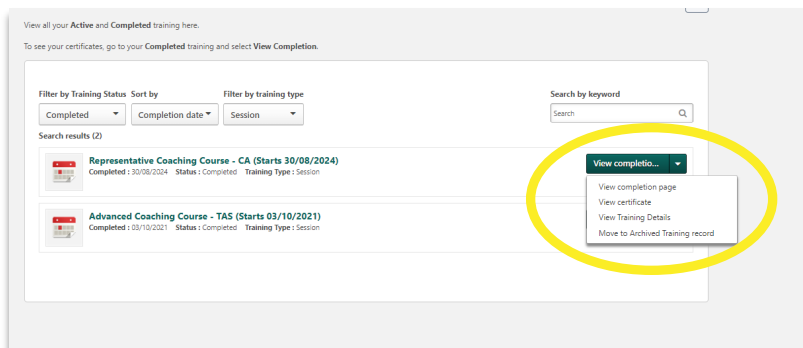

Step 4

Find the learning item you have completed.

Click on the dropdown arrow followed by **view certificate**.