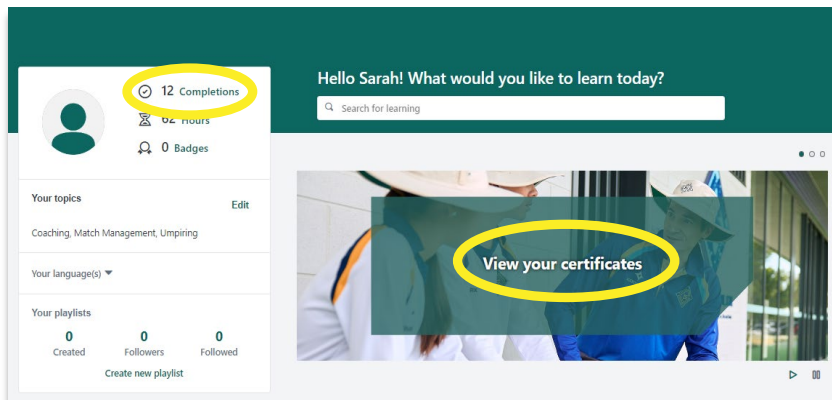

CRICKET
VICTORIA

This guide will assist coaches in locating and downloading their learning certificate.

Step 1

Visit - <https://play.cricket.com.au/community/coach>

Select **Register or login** to access learning

Step 2

Select **Login** and follow the prompts to complete the login process.

Step 3

From your learning home page, click on **completions** or **view your certificates**.

Step 4

Find the learning item you have completed.