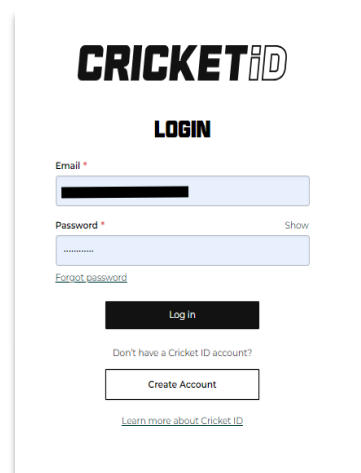

CRICKET
VICTORIA

This guide will assist coaches in locating and downloading their learning certificate.

Step 1

Visit - <https://play.cricket.com.au/community/coach>

Select **Register or login** to access learning

Step 2

Select **Login** and follow the prompts to complete the login process.

Step 3

From your learning home page, click on **completions** or **view your certificates**.

Step 4

Find the learning item you have completed.