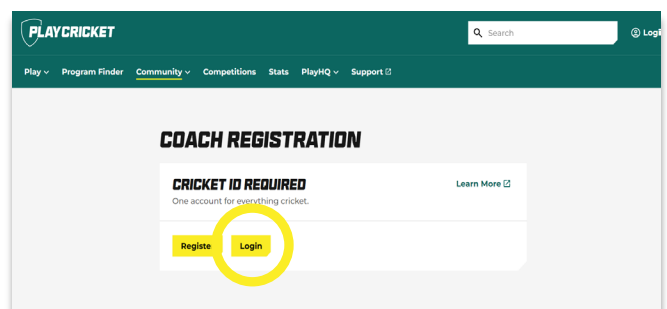

CRICKET
VICTORIA

This guide will assist coaches in locating and downloading their learning certificate.

Step 1

Visit - <https://play.cricket.com.au/community/coach>

Select **Register or login** to access learning

Step 2

Select **Login** and follow the prompts to complete the login process.

Step 3

From your learning home page, click on **completions** or **view your certificates**.

Step 4

Find the learning item you have completed.