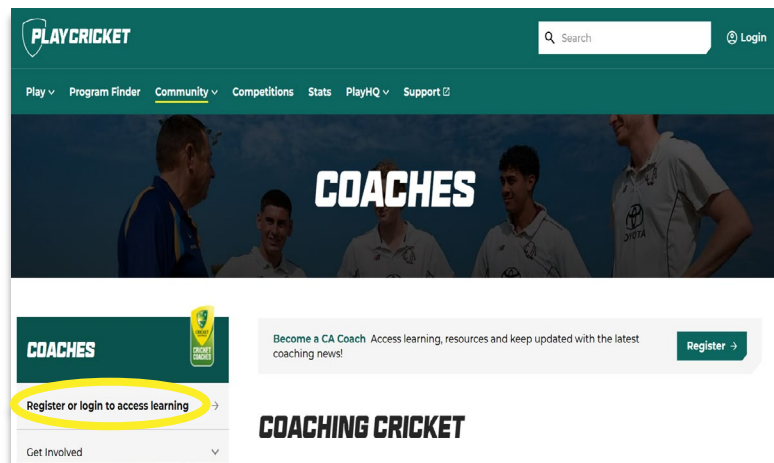

CRICKET
VICTORIA

This guide will assist coaches in locating and downloading their learning certificate.

Step 1

Visit - <https://play.cricket.com.au/community/coach>

Select **Register or login** to access learning