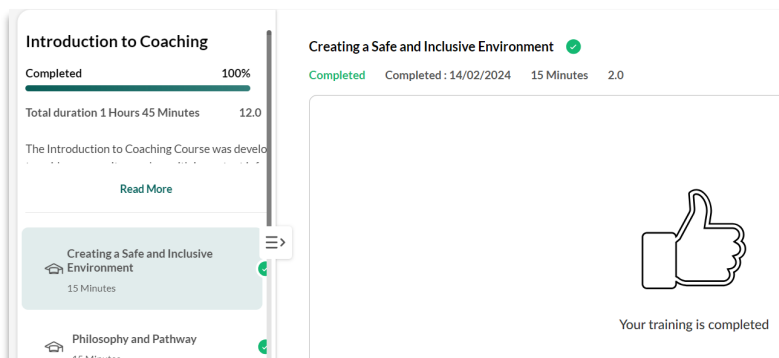

Step 4

Select **Launch** to access the modules

All modules are self paced. You can log in and out as many times as you need to complete the course.

Step 5

When you've completed all seven modules, you'll receive an email explaining how to access your certificate and your next steps to complete your Community Coach Accreditation.