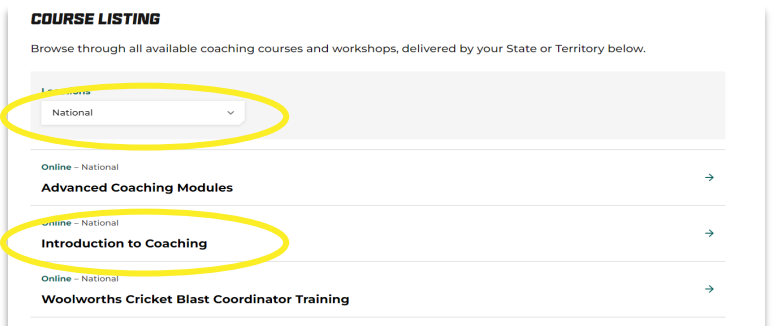

These modules form part and are pre-requisites for those going on to complete the Community Coach Accreditation

Step 1

To begin, [click here](#) or visit PlayCricket Coach home page, select **Coach Development** followed by **Courses** on the side menu.

Step 2

Click on the drop-down menu, select **National**

From the list select **Introduction to Coaching**

Step 3

Select **Login** and follow the prompts to complete the login process.

If haven't created a Cricket ID, please refer to the help guide **Registering as a Coach**.