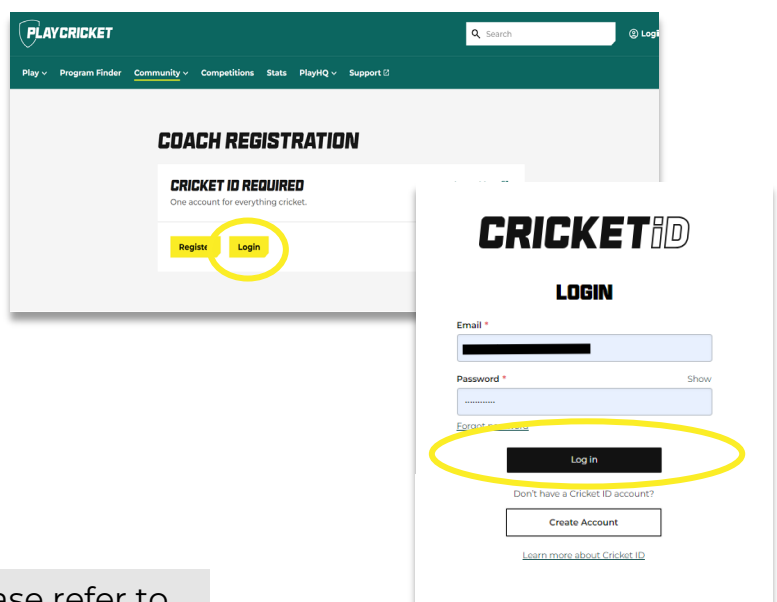

Step 2

Click on the drop-down menu, select **National**

From the list select **Introduction to Coaching**

Step 3

Select **Login** and follow the prompts to complete the login process.

If haven't created a Cricket ID, please refer to the help guide **Registering as a Coach**.

Step 4

Select **Launch** to access the modules

All modules are self paced. You can log in and out as many times as you need to complete the course.

Step 5

When you've completed all seven modules, you'll receive an email explaining how to access your certificate and your next steps to complete your Community Coach Accreditation.