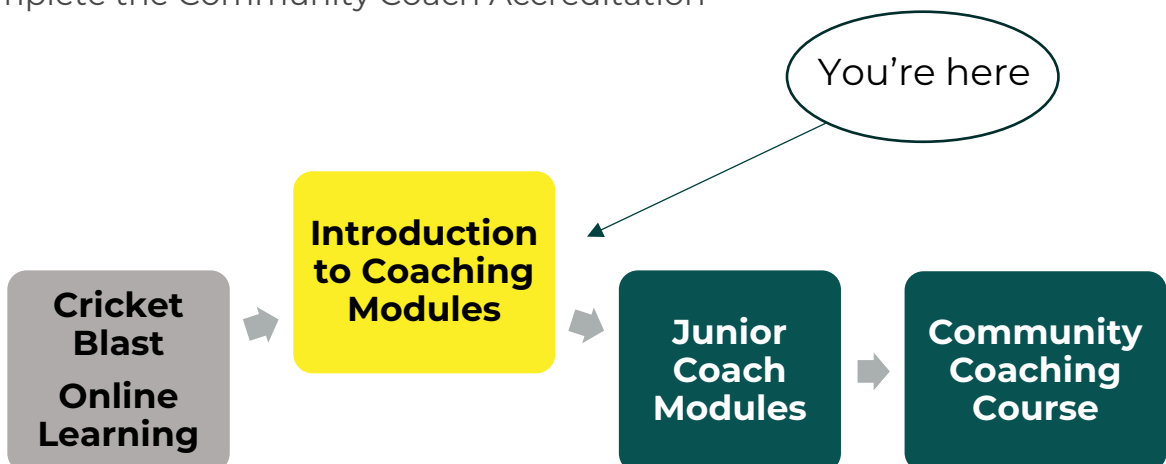

WA
CRICKET

CRICKET
VICTORIA

The Introduction to Coaching (ITC) modules were developed to assist new junior cricket and community cricket coaches.

The course includes strategies and resources to help you create fun and engaging learning environments that allows all participants to enjoy the game, develop new skills, meet new friends, and have some success along the way.

Pre-Requisites

None. This is a great place to start if you haven't completed and coach education before.

Cost

None. The modules are free for all registered coaches and volunteers.

Journey

This is the second step for coaches working with Blast cricketers or the first step for all other coaches.

These modules form part and are pre-requisites for those going on to complete the Community Coach Accreditation

Step 1

To begin, [click here](#) or visit PlayCricket Coach home page, select **Coach Development** followed by **Courses** on the side menu.