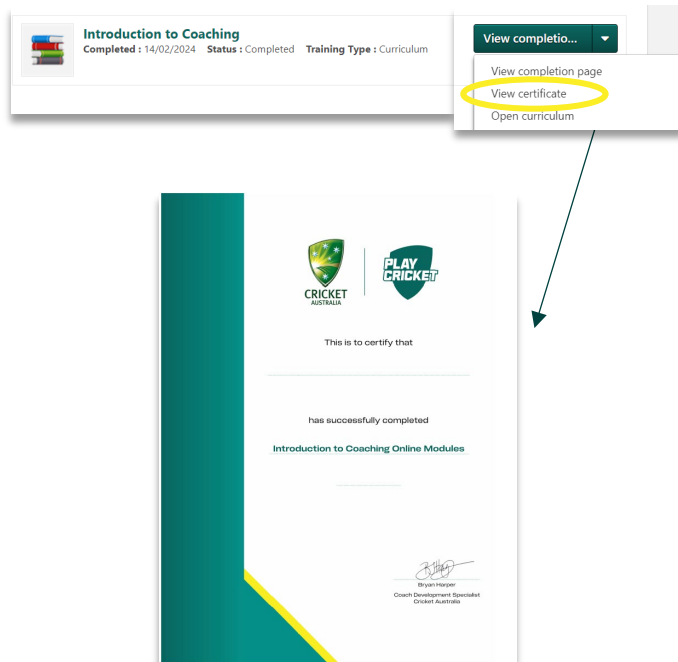

Step 6

To view and print your certificate please complete the following steps:

1. Navigate to your profile
2. Select 'My Training Record'
3. Select 'Completed' to access the completed courses
4. Click on the drop-down button and select 'View Certificate' - this will allow you to print it as well.