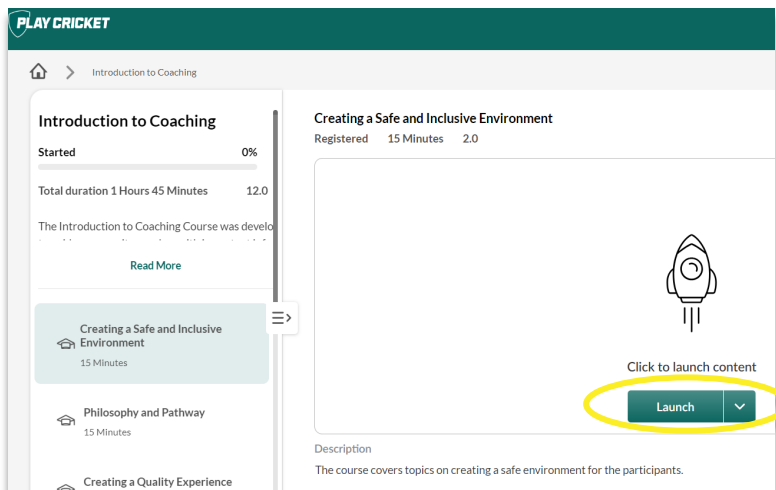

Step 2

Click on the drop-down menu, select **National**

From the list select **Introduction to Coaching**

Step 3

Select **Login** and follow the prompts to complete the login process.

If haven't created a Cricket ID, please refer to the help guide **Registering as a Coach**.

Step 4

Select **Launch** to access the modules

All modules are self paced. You can log in and out as many times as you need to complete the course.

Step 5

When you've completed all seven modules, you'll receive an email explaining how to access your certificate and your next steps to complete your Community Coach Accreditation.