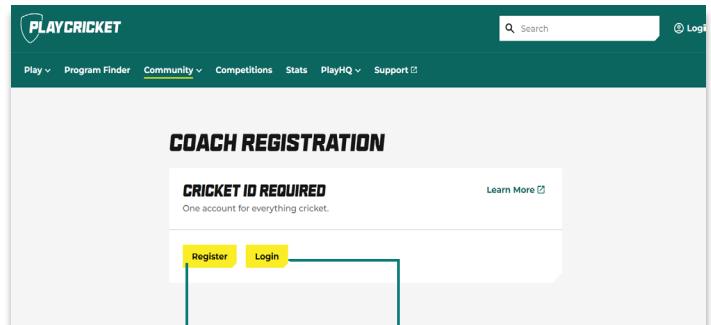

Step 2

**If you already have
a CricketID** - select
& follow the prompts
to complete the login
process.

Login

**If you don't have
a CricketID** - select
followed by **Create
Account.**

Register