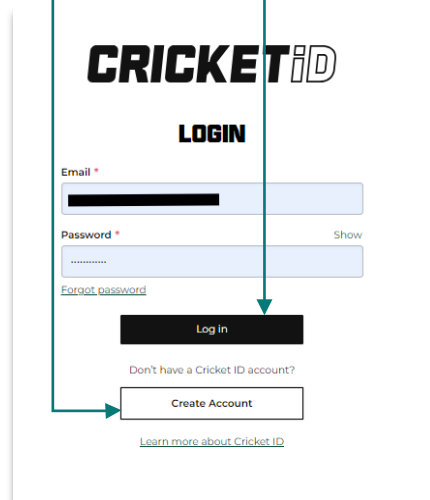

Step 2

**If you already have
a CricketID** - select
& follow the prompts
to complete the login
process.

Login

**If you don't have
a CricketID** - select
followed by **Create
Account.**

Register