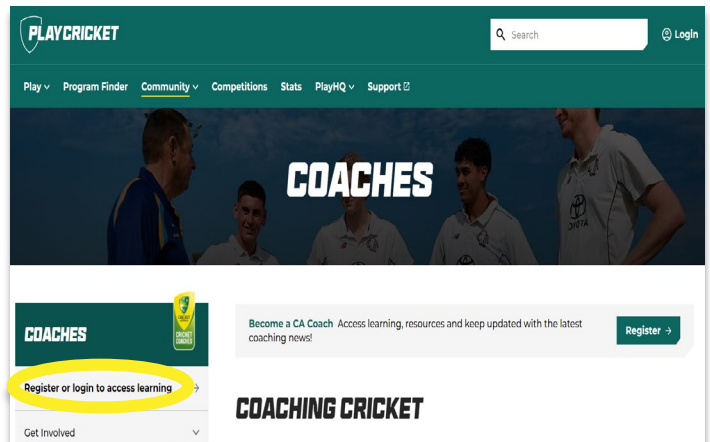

# REGISTERING AS A COACH

This guide steps you through how to register to access learning via the PlayCricket website.

## Step 1

Visit - <https://play.cricket.com.au/community/coach>

Select  
**Register or login  
to access learning**